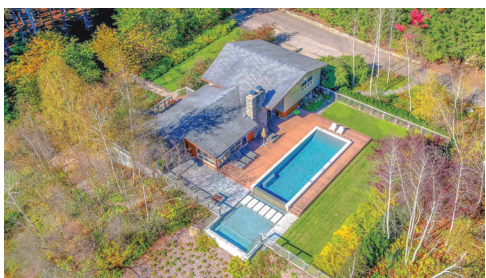

KILLINGWORTH, CONNECTICUT

ChatfieldHollowFarmKillingworth.com
$2,500,000
William Pitt Sotheby's International Realty
BETSY ANDERSON
banderson@wpsir.com
+1 203.641.3233