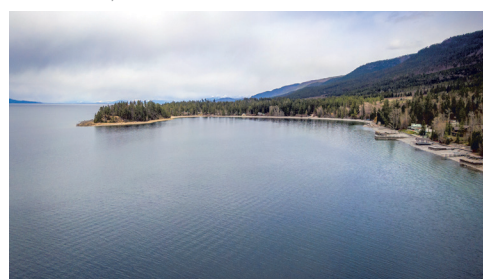

BIGFORK, MONTANA

24699 MT Highway 35
$4,750,000 | sothebysrealty.com/id/7496DW
Glacier Sotheby's International Realty
AMY BAIN-WILSON
awilson@glaciersir.com
+1 406.370.9101