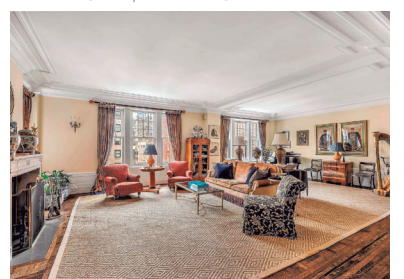

NEW YORK, NEW YORK

875ParkAve8-9D.com
$10,000,000
East Side Manhattan Brokerage
LINDA M. MALONEY
linda.maloney@sothebys.realty
+1 212.606.7694