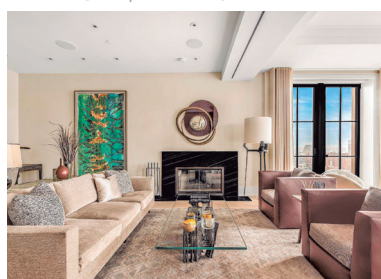

NEW YORK, NEW YORK

212West18St19C.com
$10,950,000
East Side Manhattan Brokerage
JEFFREY FIRTH
jeffrey.firth@sothebys.realty
+1 212.606.7673