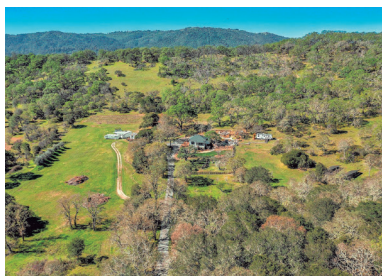

GLEN ELLEN, CALIFORNIA

12150HennoRoad.com
$2,695,000
Wine Country - Sonoma Brokerage
PAULA PARKS
paula.parks@sothebys.realty
+1 707.338.0724