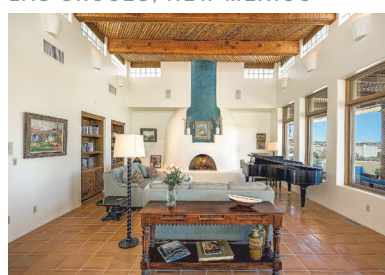

LAS CRUCES, NEW MEXICO

LasCrucesGolfHome.com
Price Upon Request
Santa Fe Brokerage
LOIS SURY
lois.sury@sothebysrealty.com
+1 505.470.4672