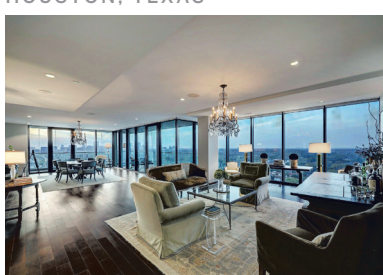

HOUSTON, TEXAS

TheRiverOaks1603.com
$5,250,000
Martha Turner Sotheby's International Realty
KELLY LABANOWSKI
kelly.labanowski@sir.com
+1 713.298.2150