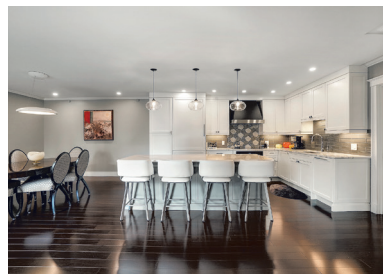

55 Commercial Wharf PH8
\$3,890,000 | sothebysrealty.com/id/EY95QE
Gibson Sotheby's International Realty
MICHAEL L. CARUCCI
michael.carucci@sothebysrealty.com
+1 617.901.7600

BOSTON, MASSACHUSETTS

Four Seasons on the Park, No. 1008
\$3,290,000 | sothebysrealty.com/id/4FHFX
Gibson Sotheby's International Realty
MICHAEL L. CARUCCI
michael.carucci@sothebysrealty.com
+1 617.901.7600