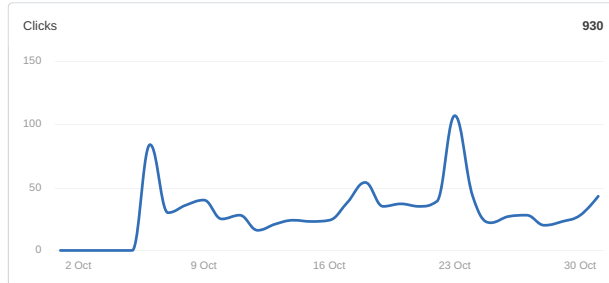

Google AdWords

CLIENT DASHBOARD

We provide you with a complete interactive dashboard that you can access at any time. Visualize your campaign performance with our user friendly interface that integrates data from diverse resources.

Brokerage Plan 2024

Google Ads Impressions	Google Ads Clicks	Google Ads CTR	Google Ads Phone Calls	Average Cost-Per-Click	Google Ads Interaction R...
85,229	930	1.09%	9	$1.52	1.14%

Showing 9 of 9 Rows

CAMPAIGN	CLICKS	COST	COST / CON...	IMPRESSIONS
SKY - SMART	459	$312.71	$39.09	74,095
SKY - PMAX	290	$359.88	$179.94	8,209
SKY - General	75	$278.65	$0.00	1,432
SKY - Boulder	53	$293.25	$293.25	1,145
SKY - Trademark	38	$134.26	$134.26	259
SKY - Niwot	11	$33.94	$0.00	69
SKY - Longmont	4	$19.24	$0.00	16
SKY - Golden	0	$0.00	$0.00	3
SKY - Superior	0	$0.00	$0.00	1

Showing 50 of 89 Rows

KEYWORD	IMPRESSIONS	CLICKS
luxury real estate agent	498	27
find the best real estate agent	425	19
"Boulder Colorado Real Estate"	388	16
"home for sale boulder"	25	13
"colorado real estate agent"	167	9
"coldwell banker real estate"	120	8
"boulder real estate agent"	69	5
"realtor boulder co"	64	5
niwot Real Estate	32	5
"boulder real estate listings"	41	5
"real estate for sale in boulder colorado"	29	4
"boulder co real estate agency"	38	4
berthoud Realtor	23	4

Cities

CITY	CLICKS	IMPRESSIONS	AVG CPC	COST
Denver	556	66,360	$1.00	$554.74
Boulder	143	3,455	$3.60	$515.01
Thornton	24	3,126	$1.09	$26.26
Niwot	22	571	$2.09	$46.05
Longmont	19	977	$2.49	$47.31